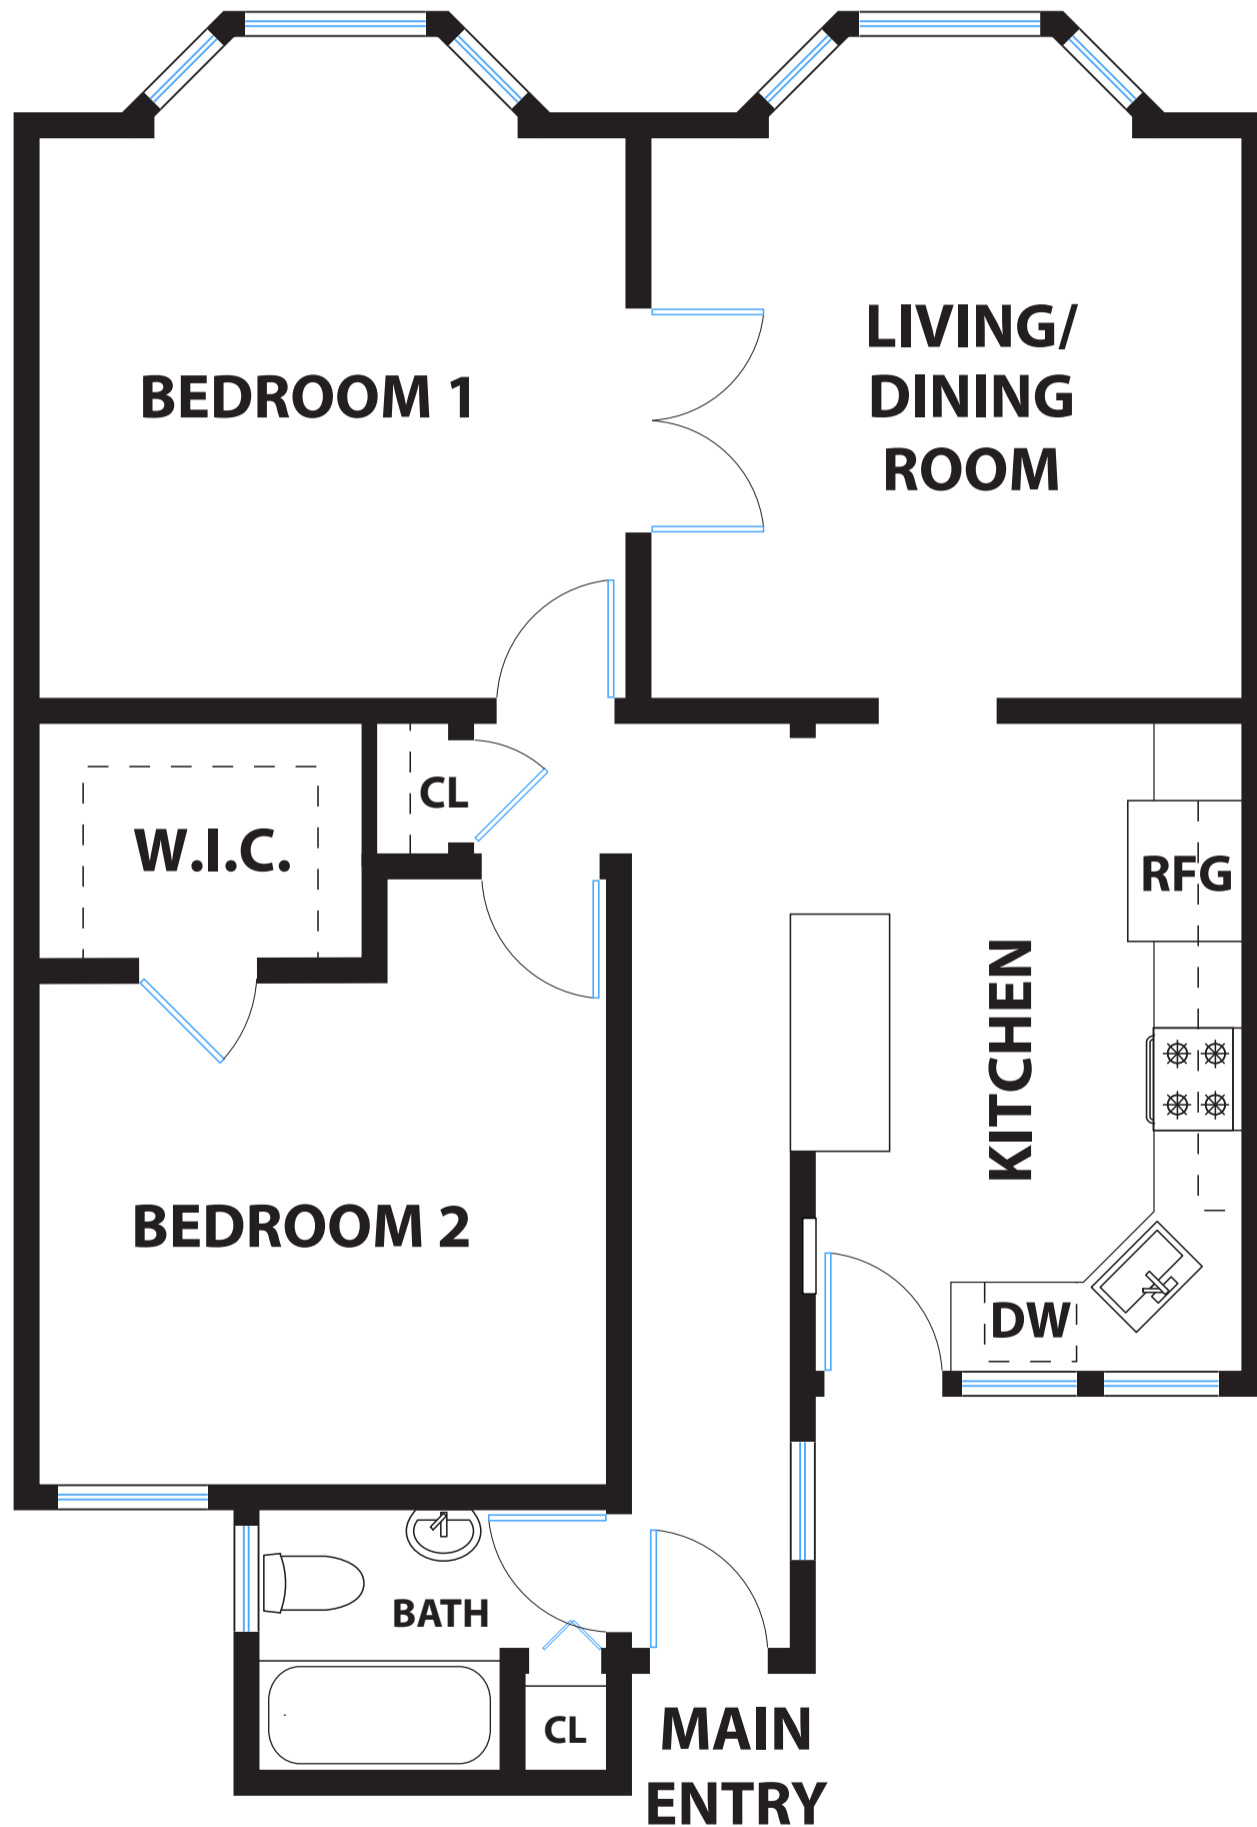

1930 GROVE STREET 3

SAN FRANCISCO

PROPERTY SQ FT INFORMATION

MEASUREMENTS CALCULATED TO THE INTERIOR WALLS

LIVING SPACE: 855 SQ FT

* Main House : 855 Sq Ft

PRESENTED BY : SHERRI HOWE

DRE #: 01816621

DISCLAIMER: RENDERING BY OPEN HOMES PHOTOGRAPHY. ALL MEASUREMENTS ARE APPROXIMATE AND MAY NOT BE EXACT.
DO NOT RELY ON THE ACCURACY OF THIS FLOOR PLAN WHEN DETERMINING THE PRICE OF A PROPERTY OR MAKING DECISIONS
REGARDING BUYING OR SELLING OF PROPERTIES WITHOUT INDEPENDENT VERIFICATION.